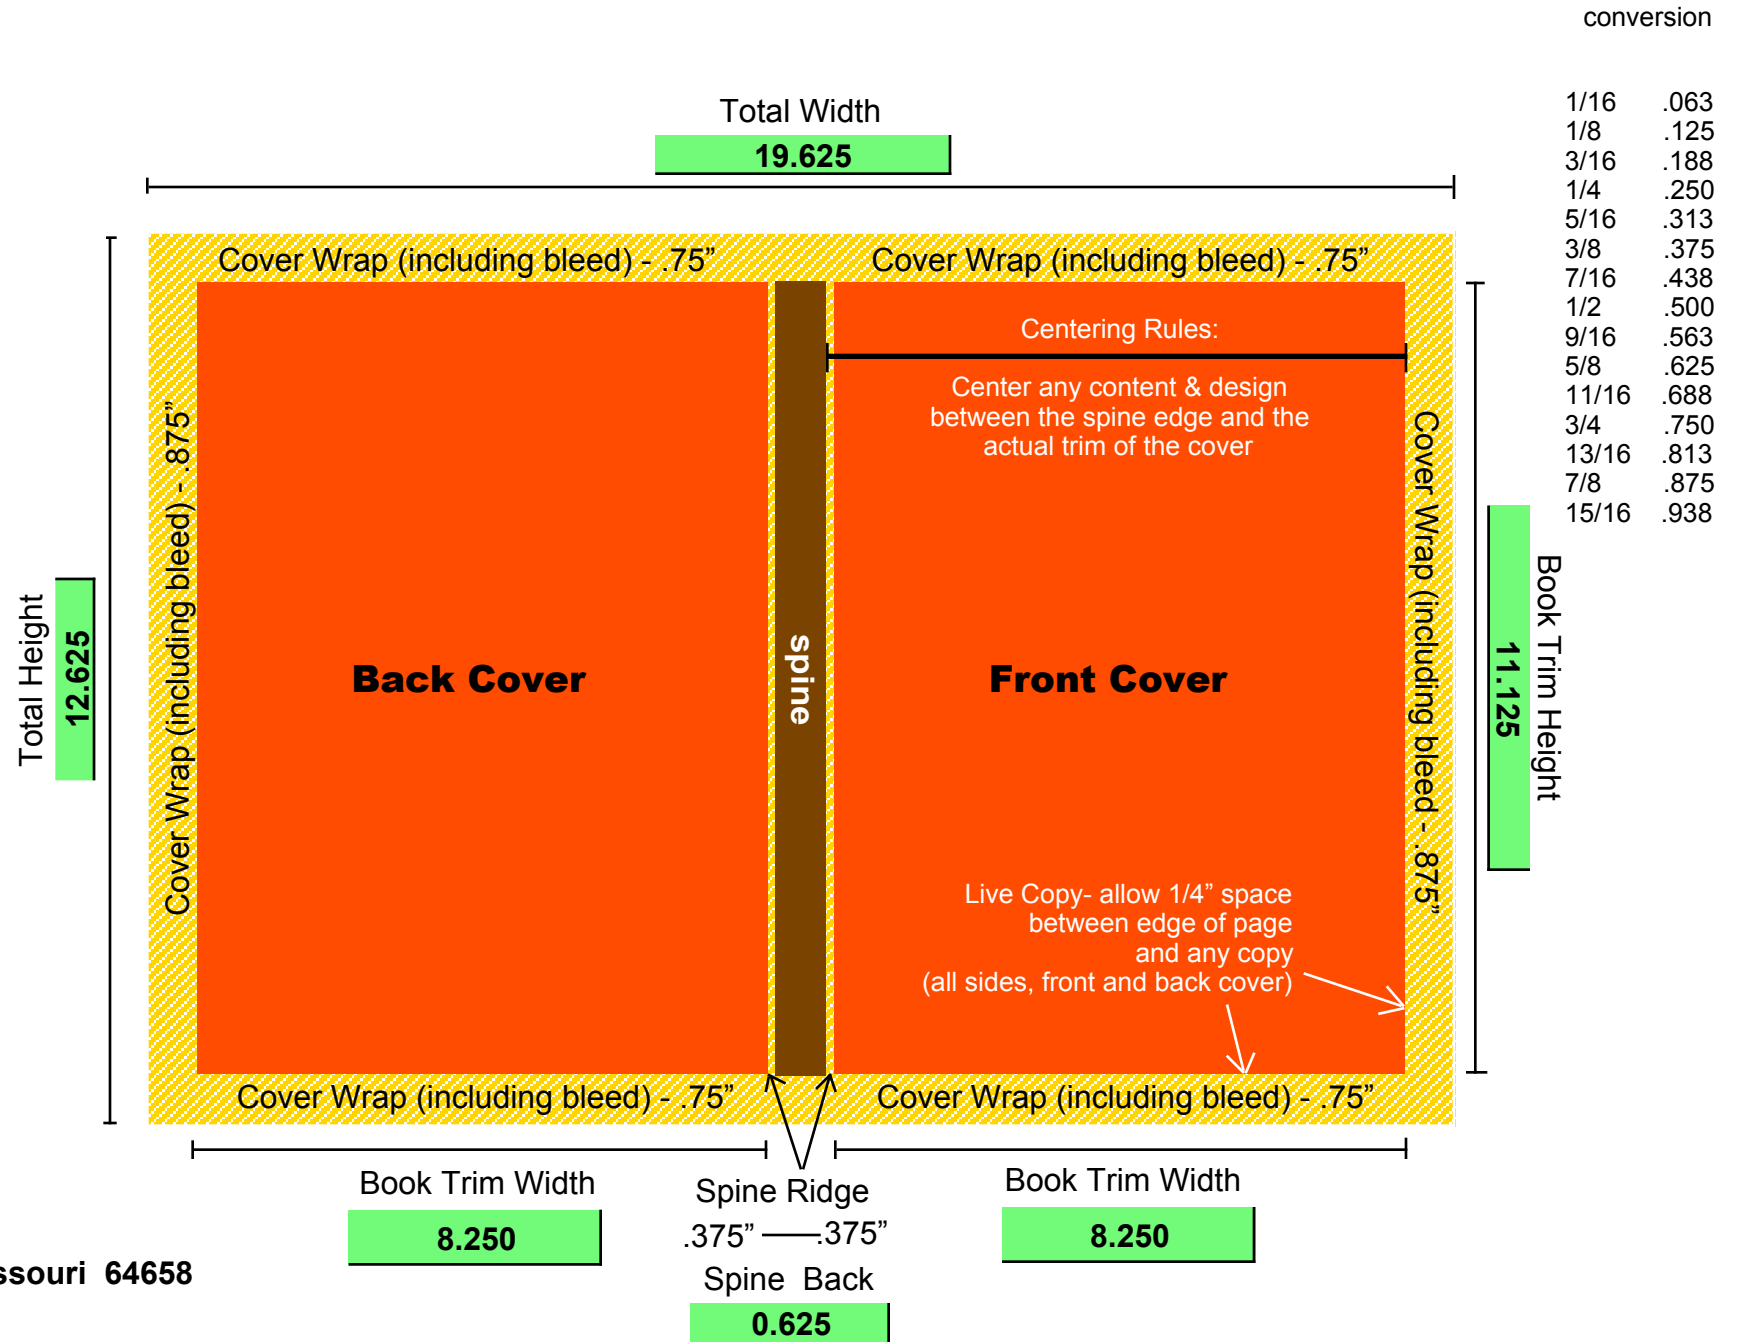

Binding Type

Round

Number of Book Pages

240

Book Size

width height

8.5 11

Paper Stock Name (pull down)

GF

Date

7/7/2007

Walsworth Publishing Company

803 South Missouri Street - Marceline, Missouri 64658
Toll Free: 1-800-369-2646
v2007.1

Hard Cover Smythe Sewn

conversion

Table with 2 columns: fraction and decimal conversion. Values include 1/16 (.063), 1/8 (.125), 3/16 (.188), 1/4 (.250), 5/16 (.313), 3/8 (.375), 7/16 (.438), 1/2 (.500), 9/16 (.563), 5/8 (.625), 11/16 (.688), 3/4 (.750), 13/16 (.813), 7/8 (.875), 15/16 (.938).